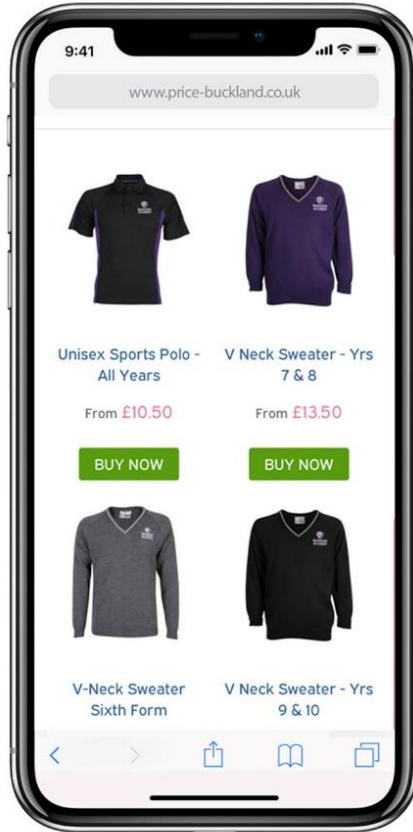

Price & Buckland

SCHOOLWEAR SINCE 1959

ISCA ACADEMY

www.price-buckland.co.uk

ISCA ACADEMY

Uniform Information

Price & Buckland
SCHOOLWEAR SINCE 1959

Dear Parent/ Carer,