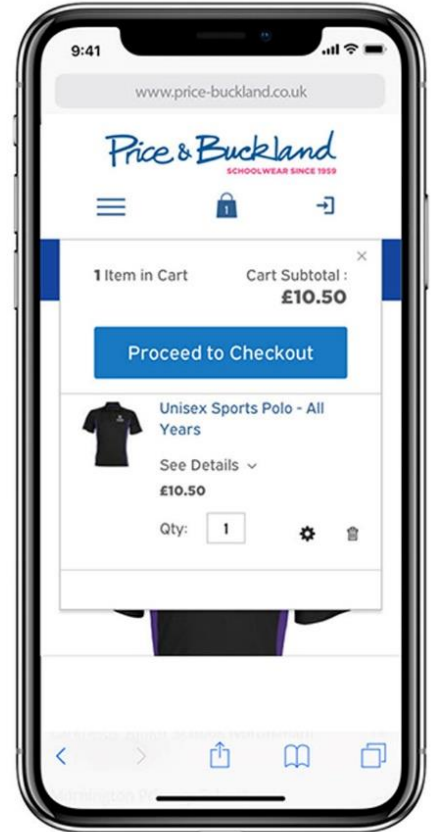

Price & Buckland

SCHOOLWEAR SINCE 1959

ISCA ACADEMY

www.price-buckland.co.uk

ISCA ACADEMY

Uniform Information

Price & Buckland
SCHOOLWEAR SINCE 1959

Dear Parent/ Carer,