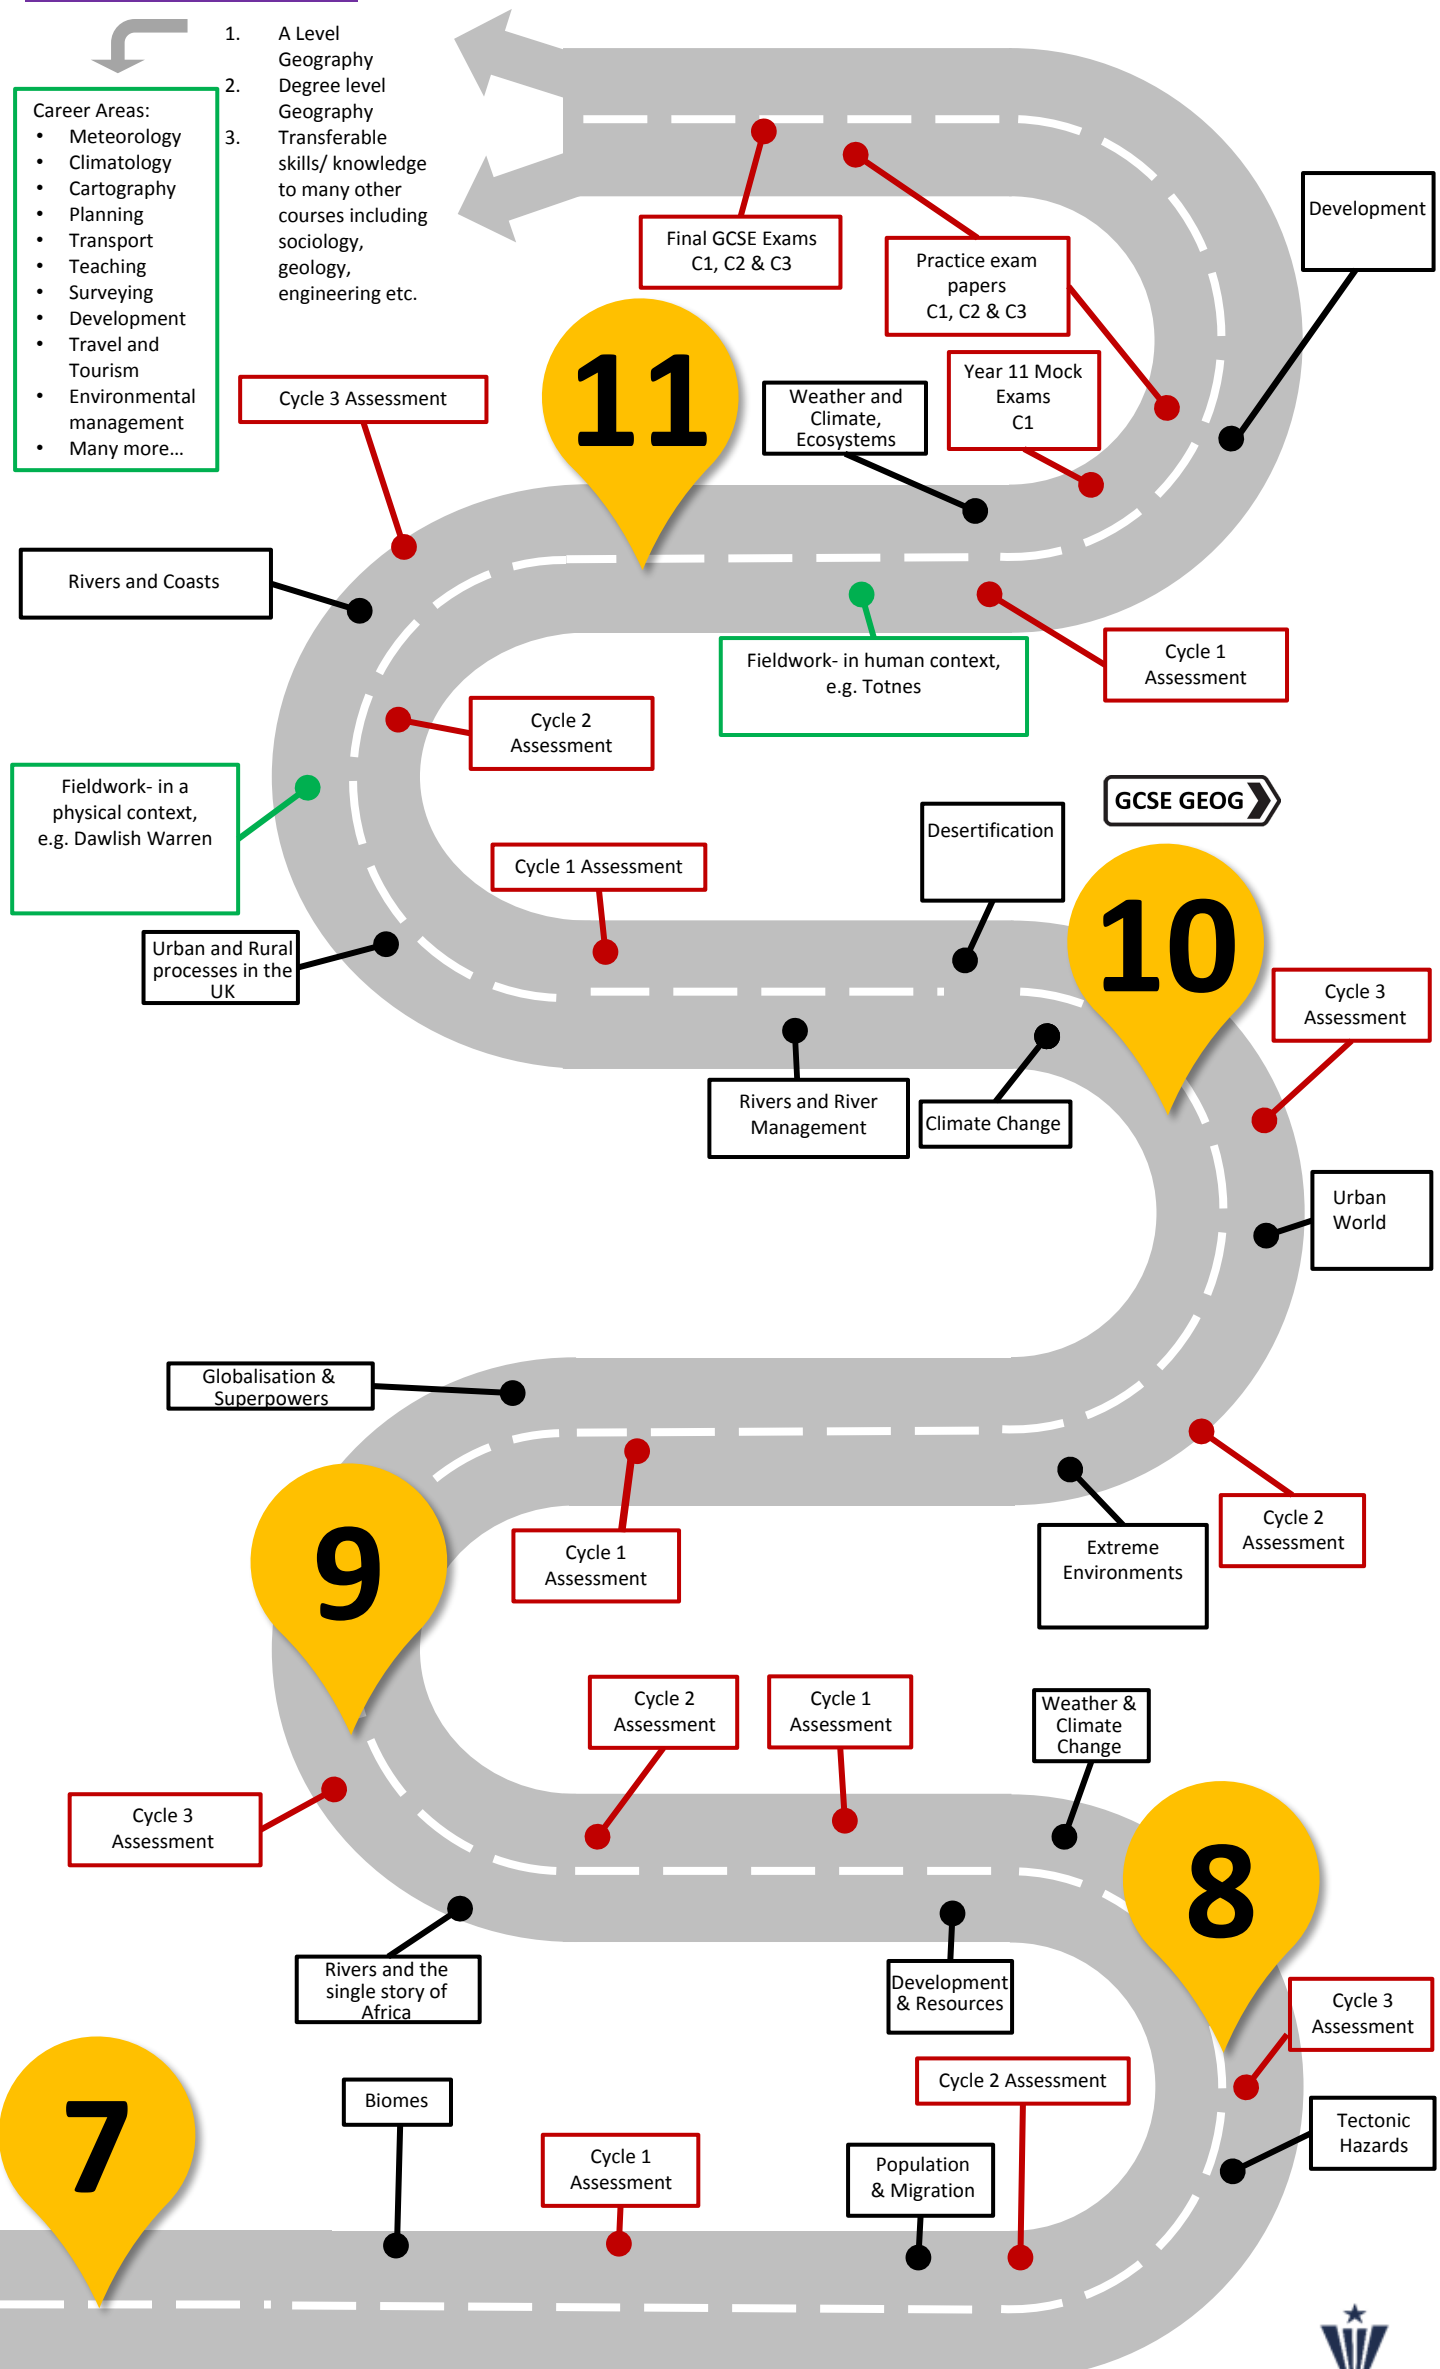

ROAD MAP OF GEOGRAPHY

1. A Level Geography
2. Degree level Geography
3. Transferable skills/ knowledge to many other courses including sociology, geology, engineering etc.

- Career Areas:**
- Meteorology
 - Climatology
 - Cartography
 - Planning
 - Transport
 - Teaching
 - Surveying
 - Development
 - Travel and Tourism
 - Environmental management
 - Many more...

Geography at Isca: To inspire in pupils a curiosity and fascination about the world and its people that will remain with them for the rest of their lives.